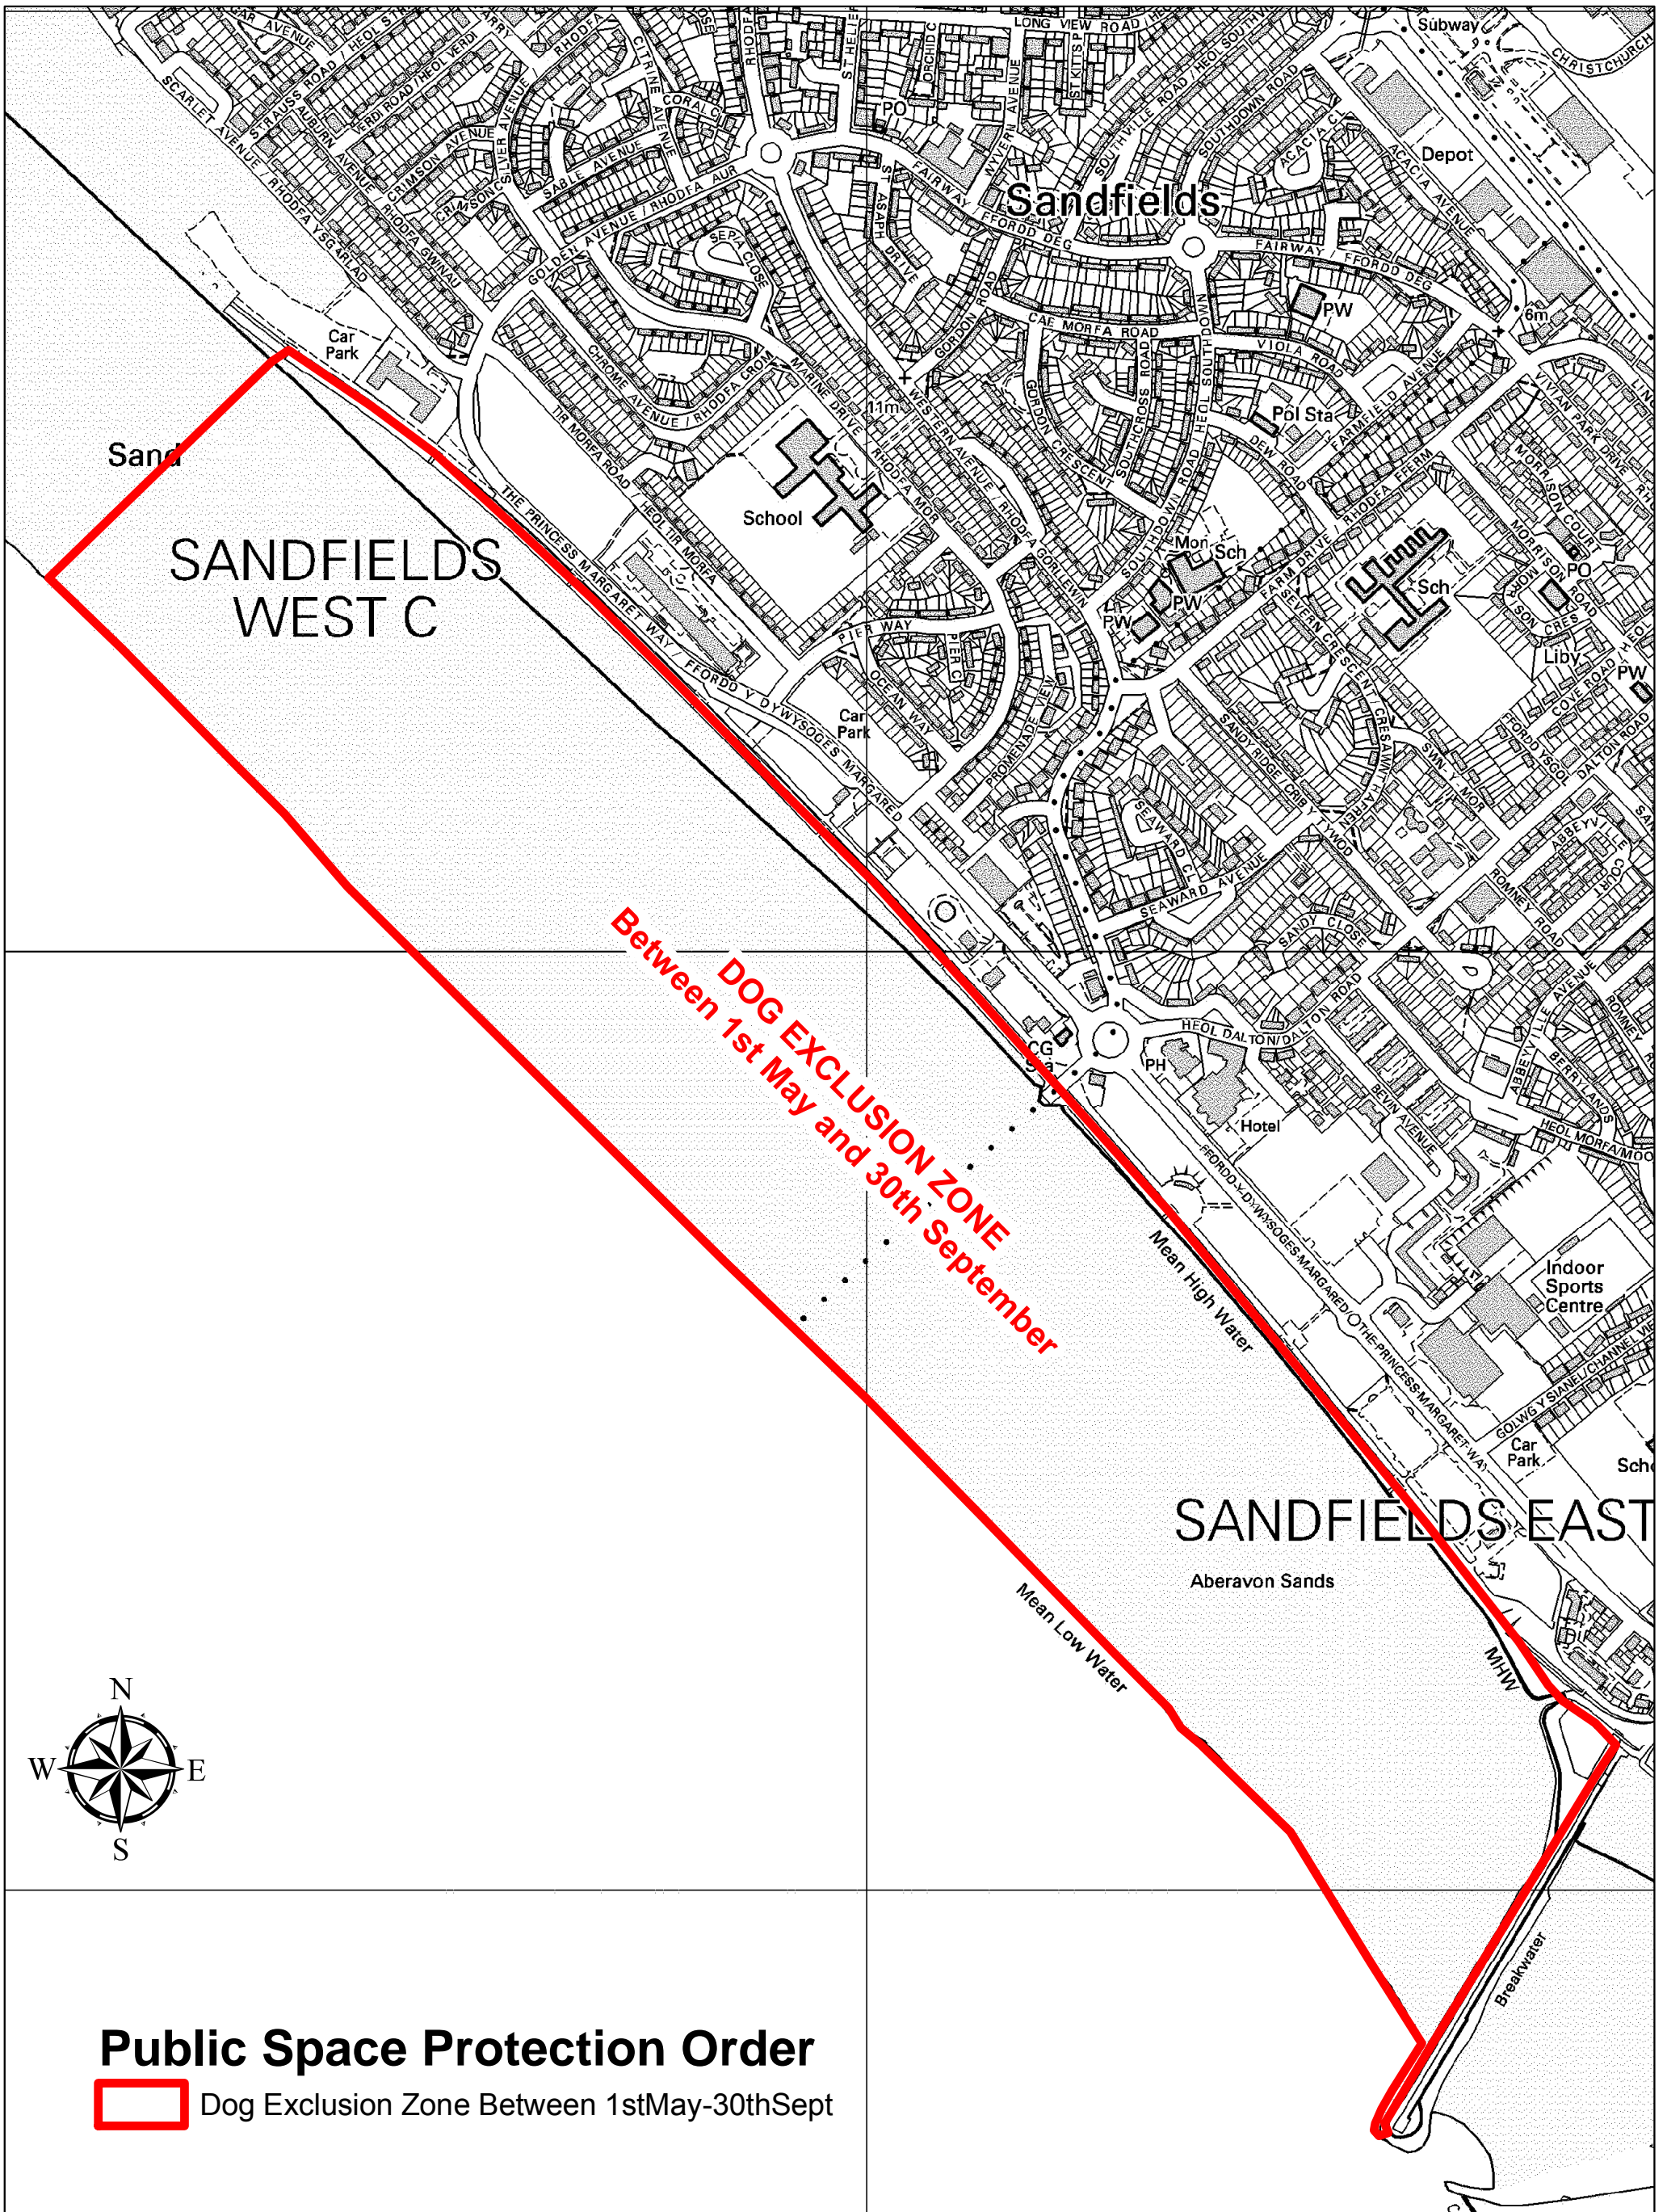

NEATH PORT TALBOT COUNTY BOROUGH COUNCIL

Aberavon Beach - Public Space Protection Order

Public Space Protection Order

 Dog Exclusion Zone Between 1st May-30th Sept